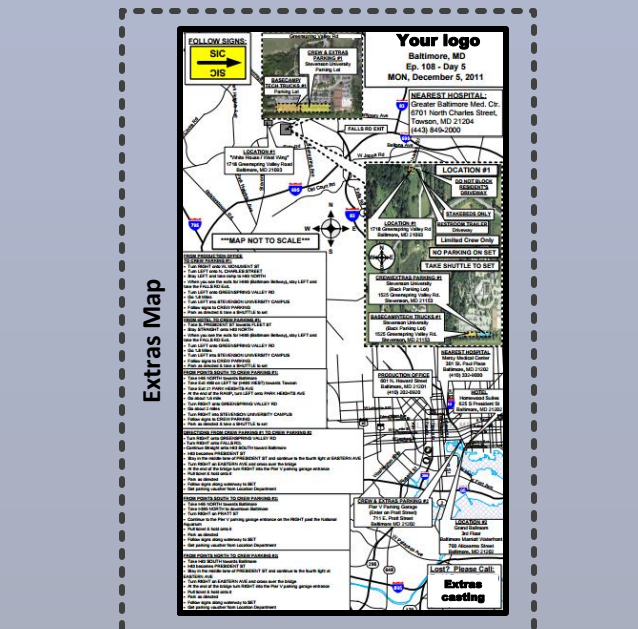

GET THE INFORMATION TO THE CREW WITH A CLEAN & ACCURATE MAP

Contact Info:
M.D.N. Unlimited, LLC
 3703 Decatur Ave
 Kensington, MD 20895
 matthew@noonanfilms.com
 (301) 807-9091 cell

M.D.N. Unlimited, LLC has provided maps to Movies and TV shows all over the world. Our maps are easy to print PDF files. Formatted to match your needs. But what sets us apart from any other map company is our 24/7 support. We know that this is not a 9-5 job and we are ready for the late nights. Just call, email and text us with what you need. We look forward to working with you.

Standard Map

Extras Map

Price List

Standard Map fee.....	\$100.00
Change fee (ie. Added Location).....	\$15.00
Additional Extras Map fee (ie. Mod Standard Map)	\$20.00
[Extras Map Only fee.....	\$80.00]
Additional Plot Map fee.....	\$30.00
[Plot Map Only fee.....	\$100.00]

NOTE:

Additional fee for less than 48 hour turn around.....	\$15.00
Additional fee for less than 24 hour turn around.....	\$30.00
Additional fee for less than 12 hour turn around.....	\$60.00
Additional fee for less than 6 hour turn around.....	\$100.00

Plot Map