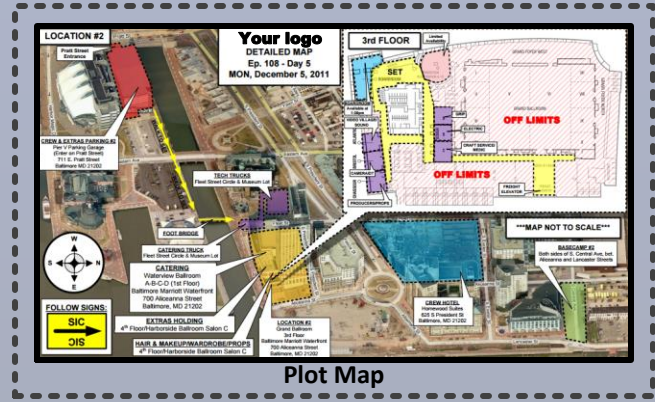

GET THE INFORMATION TO THE CREW WITH A CLEAN & ACCURATE MAP

Contact Info:
M.D.N. Unlimited, LLC
 3703 Decatur Ave
 Kensington, MD 20895
 matthew@noonanfilms.com
 (301) 807-9091 cell

M.D.N. Unlimited, LLC has provided maps to Movies and TV shows all over the world. Our maps are easy to print PDF files. Formatted to match your needs. But what sets us apart from any other map company is our 24/7 support. We know that this is not a 9-5 job and we are ready for the late nights. Just call, email and text us with what you need. We look forward to working with you.

Standard Map

Extras Map

Price List

Standard Map fee.....	\$100.00
Change fee (ie. Added Location).....	\$15.00
Additional Extras Map fee (ie. Mod Standard Map)	\$20.00
[Extras Map Only fee.....	\$80.00]
Additional Plot Map fee.....	\$30.00
[Plot Map Only fee.....	\$100.00]

Plot Map