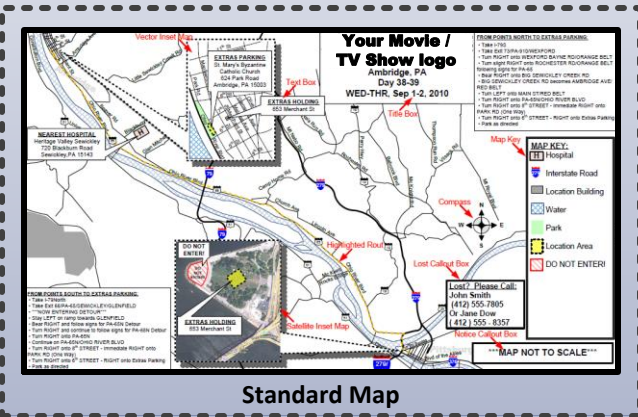

Standard Map

Extras Map

Price List

Standard Map fee.....	\$100.00
Change fee (ie. Added Location).....	\$15.00
Additional Extras Map fee (ie. Mod Standard Map)	\$20.00
[Extras Map Only fee.....	\$80.00]
Additional Plot Map fee.....	\$30.00
[Plot Map Only fee.....	\$100.00]

Plot Map